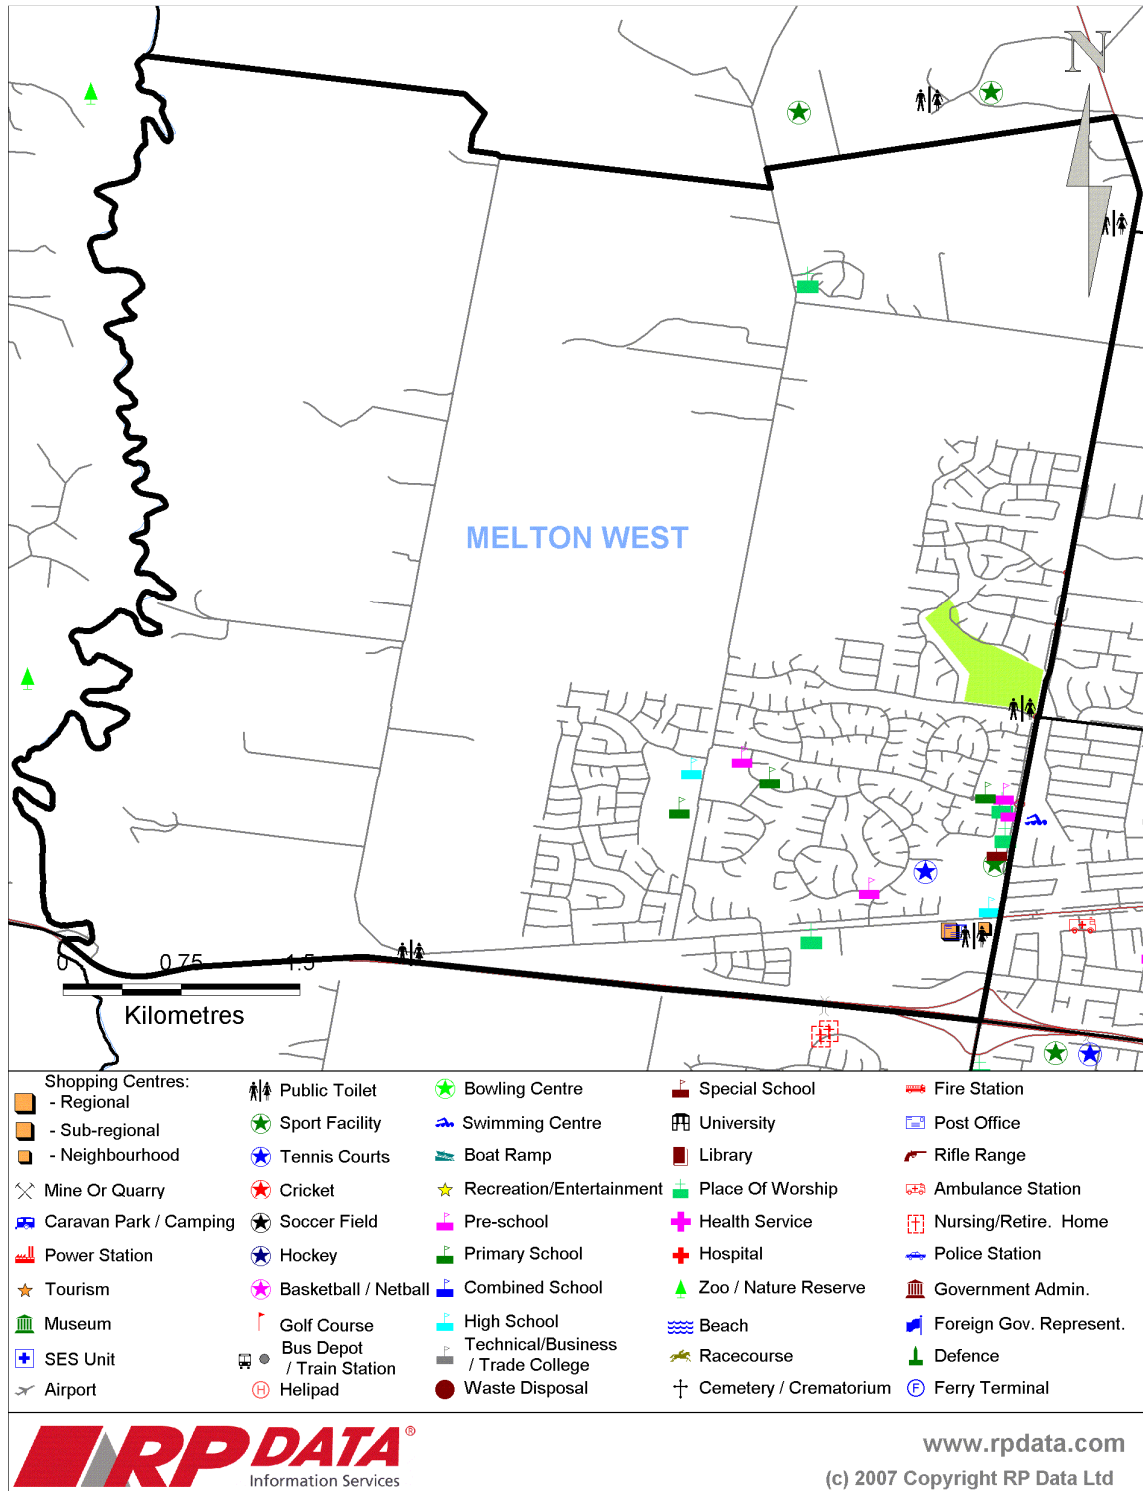

Area Map

*The above information was provided by Access Property Group, all information contained within was obtained from RPData information services. We do not warrant the information contained within but has been collated in good faith and do not take any responsibility for any loss or damage that it may cause