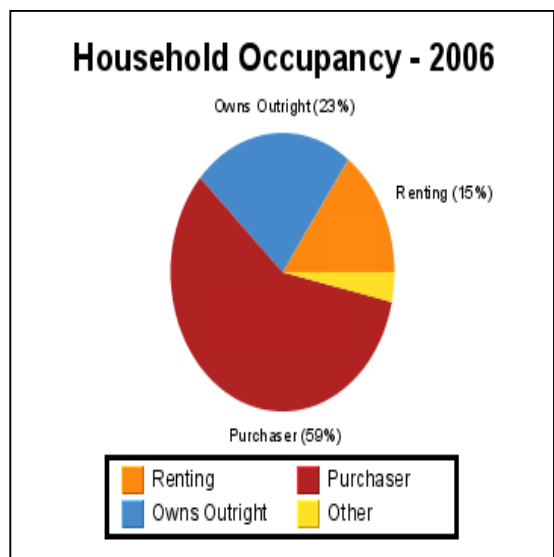

Melton

Area Profile

The size of Melton West is approximately 26 km². It has 1 park covering nearly 1% of the total area. There are 3 schools and 1 childcare centre located in Melton West. The population of Melton West in 2001 was 7,956 people. By 2006 the population was 10,371 showing a population growth of 30% in the area during that time. The predominant age group in Melton West is 10 - 19 years.

Households in Melton West are primarily couples with children and are likely to be repaying between $900.00 - $1100.00 per month on mortgage repayments. In general, people in Melton West work in a non-specific occupation. In 2001, 84% of the homes in Melton West were owner-occupied compared with 82% in 2006.

Currently the median sale price of houses in the area is $240,000.

Demographics