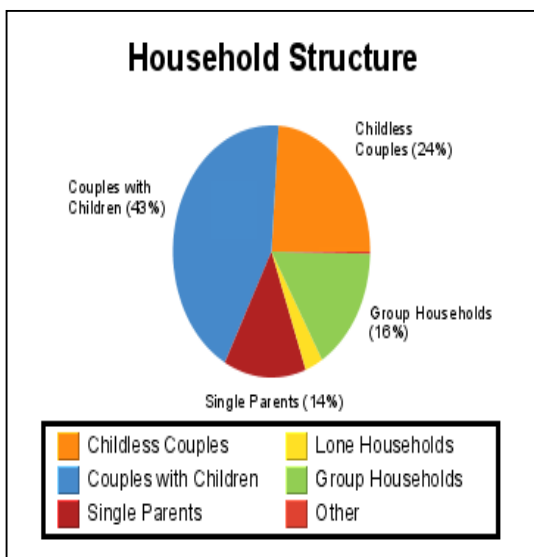

Melton

Area Profile

The size of Melton West is approximately 26 km². It has 1 park covering nearly 1% of the total area. There are 3 schools and 1 childcare centre located in Melton West. The population of Melton West in 2001 was 7,956 people. By 2006 the population was 10,371 showing a population growth of 30% in the area during that time. The predominant age group in Melton West is 10 - 19 years.

Households in Melton West are primarily couples with children and are likely to be repaying between $900.00 - $1100.00 per month on mortgage repayments. In general, people in Melton West work in a non-specific occupation. In 2001, 84% of the homes in Melton West were owner-occupied compared with 82% in 2006.

Currently the median sale price of houses in the area is $240,000.

Demographics