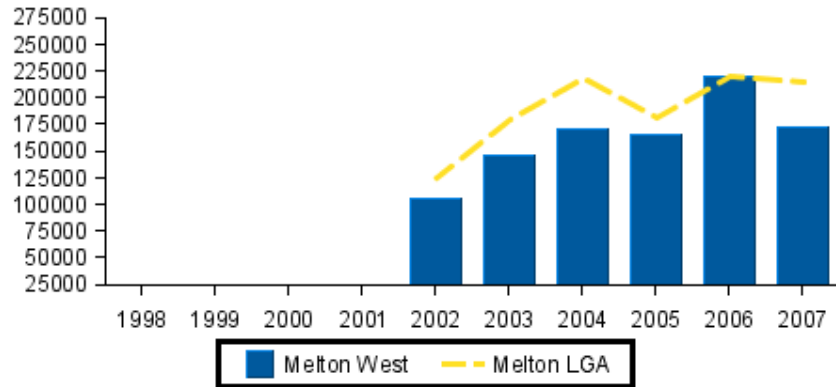

Melton

Area Profile

The size of Melton West is approximately 26 km². It has 1 park covering nearly 1% of the total area. There are 3 schools and 1 childcare centre located in Melton West. The population of Melton West in 2001 was 7,956 people. By 2006 the population was 10,371 showing a population growth of 30% in the area during that time. The predominant age group in Melton West is 10 - 19 years.

Households in Melton West are primarily couples with children and are likely to be repaying between \$900.00 - \$1100.00 per month on mortgage repayments. In general, people in Melton West work in a non-specific occupation. In 2001, 84% of the homes in Melton West were owner-occupied compared with 82% in 2006.

Currently the median sale price of houses in the area is \$240,000.

Demographics

House Statistics

Median Prices (Past 5 Years)

Capital Growth in Median Prices

	Melton West	Melton LGA
period	% Change	% Change
2008	6.1%	0.0%
2007	-22.0%	-2.3%
2006	33.3%	22.2%
2005	-2.7%	-17.4%
2004	16.1%	21.8%