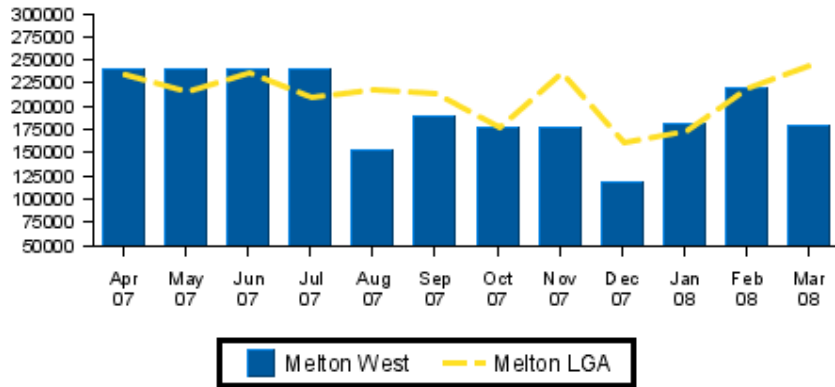

Melton

Area Profile

The size of Melton West is approximately 26 km². It has 1 park covering nearly 1% of the total area. There are 3 schools and 1 childcare centre located in Melton West. The population of Melton West in 2001 was 7,956 people. By 2006 the population was 10,371 showing a population growth of 30% in the area during that time. The predominant age group in Melton West is 10 - 19 years.

Currently the median sale price of houses in the area is \$240,000.

Demographics

House Statistics

Median Prices (Past 5 Years)

Capital Growth in Median Prices

	Melton West	Melton LGA
period	% Change	% Change
2008	6.1%	0.0%
2007	-22.0%	-2.3%
2006	33.3%	22.2%
2005	-2.7%	-17.4%
2004	16.1%	21.8%

Recent Median Sale Prices (graphed)

recent median sale prices

	Melton	Melton LGA
period	median price	median price
March 2008	\$ 240,000	\$ 245,000
February 2008	\$ 219,000	\$ 219,000
January 2008	\$ 182,000	\$ 173,000
December 2007	\$ 117,500	\$ 160,250
November 2007	\$ 177,000	\$ 235,000
October 2007	\$ 177,000	\$ 177,500
September 2007	\$ 188,750	\$ 213,500
August 2007	\$ 152,000	\$ 217,500
July 2007	\$ 240,000	\$ 210,000
June 2007	\$ 240,000	\$ 236,000
May 2007	\$ 240,000	\$ 216,000
April 2007	\$ 240,000	\$ 233,750