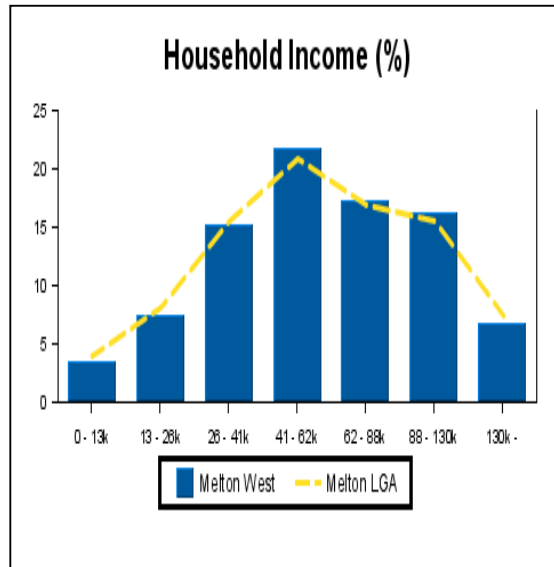

Melton

Area Profile

The size of Melton West is approximately 26 km². It has 1 park covering nearly 1% of the total area. There are 3 schools and 1 childcare centre located in Melton West. The population of Melton West in 2001 was 7,956 people. By 2006 the population was 10,371 showing a population growth of 30% in the area during that time. The predominant age group in Melton West is 10 - 19 years.

Households in Melton West are primarily couples with children and are likely to be repaying between \$900.00 - \$1100.00 per month on mortgage repayments. In general, people in Melton West work in a non-specific occupation. In 2001, 84% of the homes in Melton West were owner-occupied compared with 82% in 2006.

Currently the median sale price of houses in the area is \$240,000.

Demographics

House Statistics

Median Prices (Past 5 Years)

Capital Growth in Median Prices

	Melton West	Melton LGA
period	% Change	% Change
2008	6.1%	0.0%
2007	-22.0%	-2.3%
2006	33.3%	22.2%
2005	-2.7%	-17.4%
2004	16.1%	21.8%