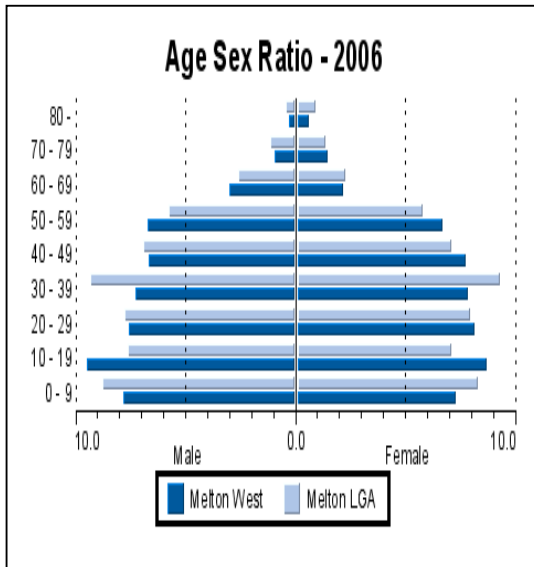

Melton

Area Profile

The size of Melton West is approximately 26 km². It has 1 park covering nearly 1% of the total area. There are 3 schools and 1 childcare centre located in Melton West. The population of Melton West in 2001 was 7,956 people. By 2006 the population was 10,371 showing a population growth of 30% in the area during that time. The predominant age group in Melton West is 10 - 19 years.

Households in Melton West are primarily couples with children and are likely to be repaying between $900.00 - $1100.00 per month on mortgage repayments. In general, people in Melton West work in a non-specific occupation. In 2001, 84% of the homes in Melton West were owner-occupied compared with 82% in 2006.

Currently the median sale price of houses in the area is $240,000.

Demographics