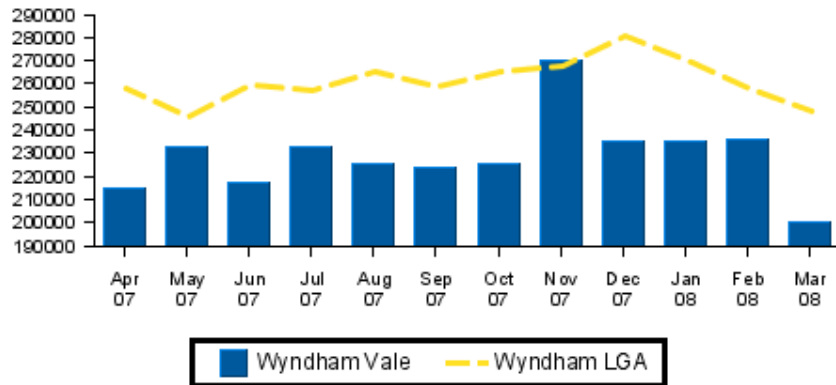

Currently the median sale price of houses in the area is \$215,000

Demographics

House Statistics

Median Prices (Past 5 Years)

Capital Growth in Median Prices

	Wyndham Vale	Wyndham LGA
period	% Change	% Change
2008	1.8%	0.2%
2007	-1.5%	4.0%
2006	11.9%	6.4%
2005	1.3%	2.2%
2004	13.0%	11.7%

House Statistics

Recent Median Sale Prices (graphed)

recent median sale prices

period	Wyndham Vale median price	Wyndham LGA median price
March 2008	\$ 200,000	\$ 248,000
February 2008	\$ 236,000	\$ 258,000
January 2008	\$ 235,000	\$ 270,000
December 2007	\$ 235,000	\$ 281,000
November 2007	\$ 270,000	\$ 267,500
October 2007	\$ 225,000	\$ 265,000
September 2007	\$ 223,500	\$ 258,750
August 2007	\$ 225,000	\$ 265,000
July 2007	\$ 232,500	\$ 257,250
June 2007	\$ 217,000	\$ 259,500
May 2007	\$ 233,000	\$ 246,000
April 2007	\$ 214,500	\$ 257,500