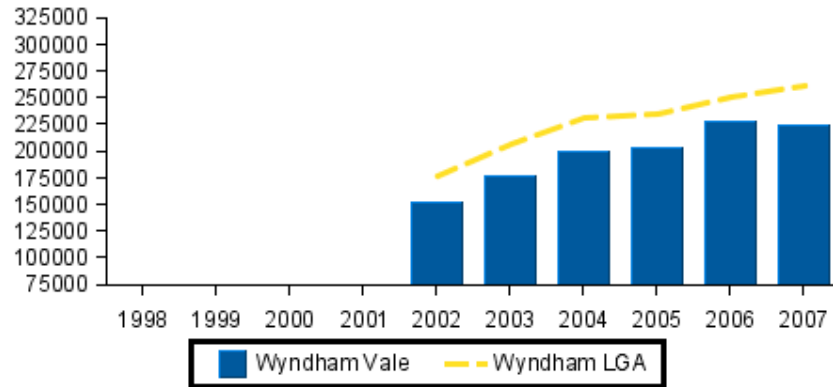

Wyndham Vale

Area Profile

The size of Wyndham Vale is approximately 43 km². There are 1 childcare centre located in Wyndham Vale. The population of Wyndham Vale in 2001 was 7,483 people. By 2006 the population was 10,363 showing a population growth of 38% in the area during that time. The predominant age group in Wyndham Vale is 30 - 39 years.

Households in Wyndham Vale are primarily couples with children and are likely to be repaying between \$1000.00 - \$1200.00 per month on mortgage repayments. In general, people in Wyndham Vale work in a non-specific occupation. In 2001, 82% of the homes in Wyndham Vale were owner-occupied compared with 83% in 2006.

Currently the median sale price of houses in the area is \$215,000

Demographics

House Statistics

Median Prices (Past 5 Years)

Capital Growth in Median Prices

	Wyndham Vale	Wyndham LGA
period	% Change	% Change
2008	1.8%	0.2%
2007	-1.5%	4.0%
2006	11.9%	6.4%
2005	1.3%	2.2%
2004	13.0%	11.7%