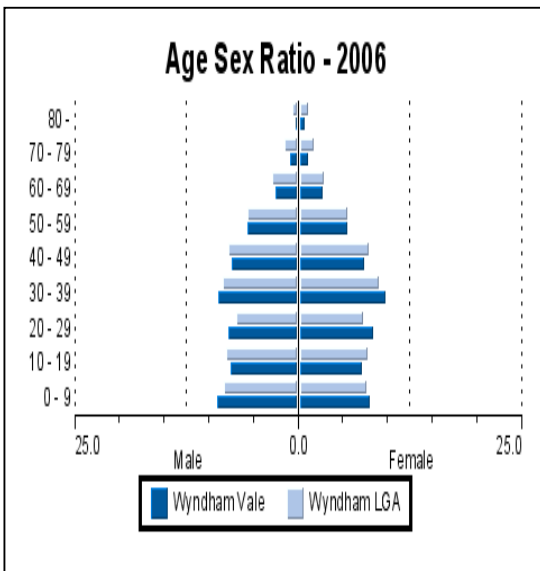

Wyndham Vale

Area Profile

The size of Wyndham Vale is approximately 43 km². There are 1 childcare centre located in Wyndham Vale. The population of Wyndham Vale in 2001 was 7,483 people. By 2006 the population was 10,363 showing a population growth of 38% in the area during that time. The predominant age group in Wyndham Vale is 30 - 39 years.

Currently the median sale price of houses in the area is \$215,000

Demographics

House Statistics

Median Prices (Past 5 Years)

Capital Growth in Median Prices

	Wyndham Vale	Wyndham LGA
period	% Change	% Change
2008	1.8%	0.2%
2007	-1.5%	4.0%
2006	11.9%	6.4%
2005	1.3%	2.2%
2004	13.0%	11.7%