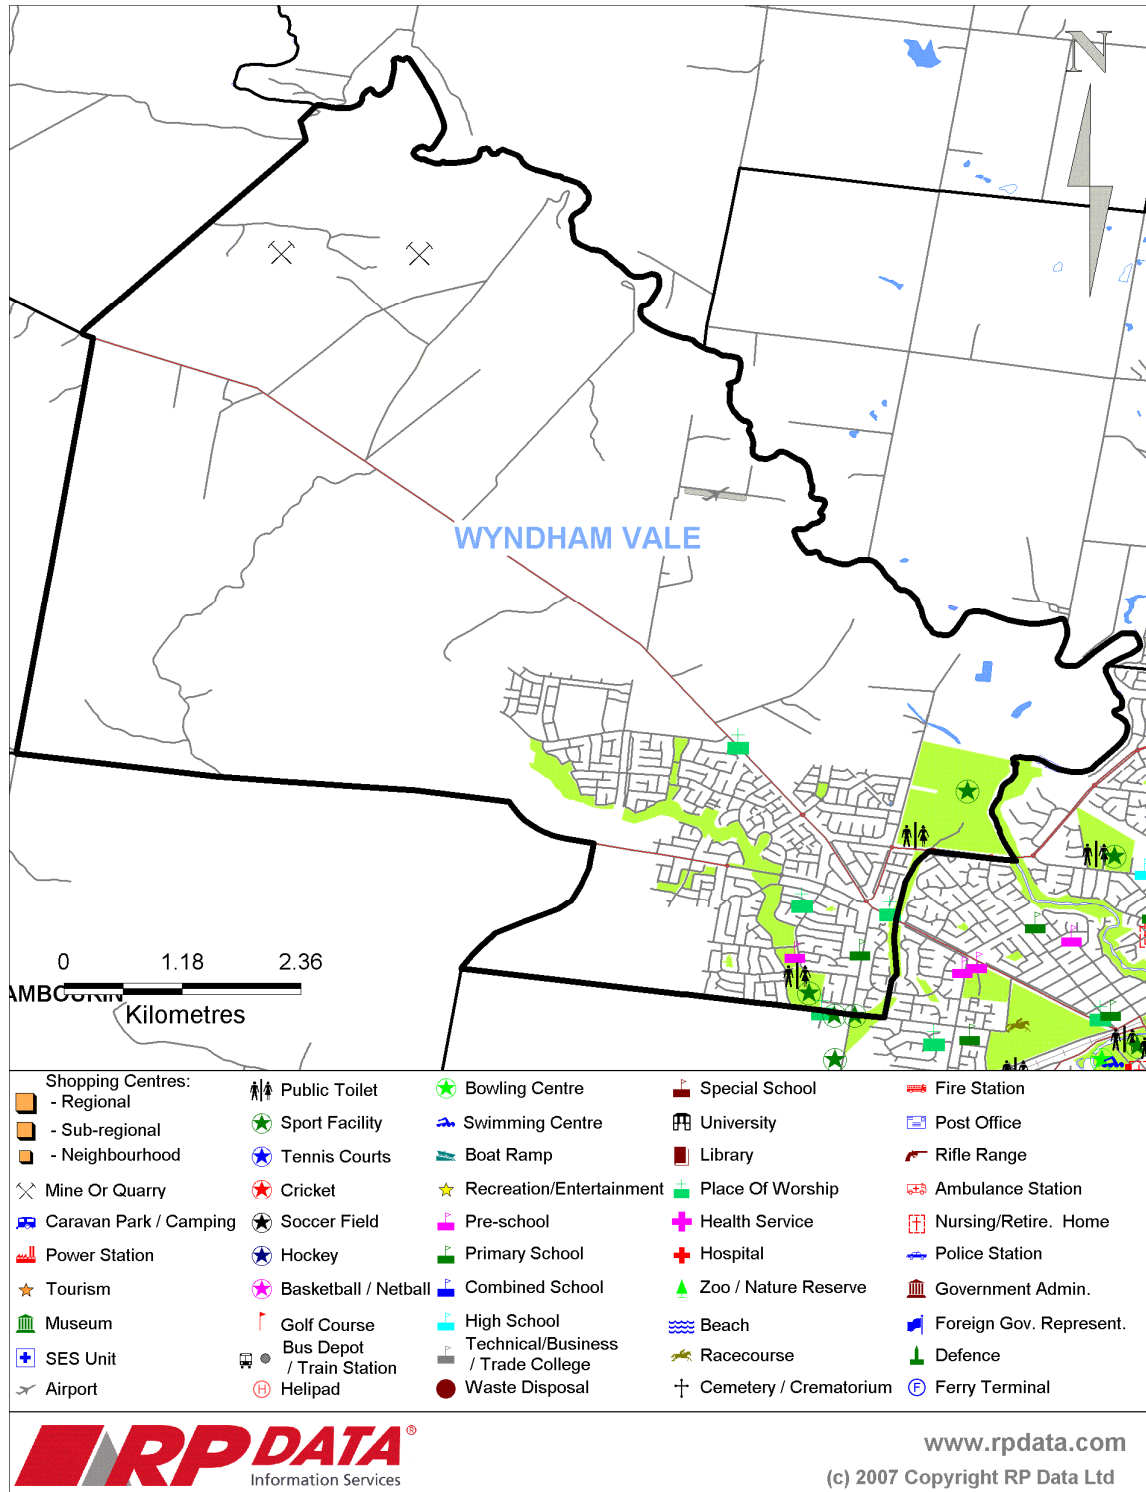

Wyndham Vale

Area Profile

The size of Wyndham Vale is approximately 43 km². There are 1 childcare centre located in Wyndham Vale. The population of Wyndham Vale in 2001 was 7,483 people. By 2006 the population was 10,363 showing a population growth of 38% in the area during that time. The predominant age group in Wyndham Vale is 30 - 39 years.

House Statistics

Recent Median Sale Prices (graphed)

recent median sale prices

period	Wyndham Vale median price	Wyndham LGA median price
March 2008	\$ 200,000	\$ 248,000
February 2008	\$ 236,000	\$ 258,000
January 2008	\$ 235,000	\$ 270,000
December 2007	\$ 235,000	\$ 281,000
November 2007	\$ 270,000	\$ 267,500
October 2007	\$ 225,000	\$ 265,000
September 2007	\$ 223,500	\$ 258,750
August 2007	\$ 225,000	\$ 265,000
July 2007	\$ 232,500	\$ 257,250
June 2007	\$ 217,000	\$ 259,500
May 2007	\$ 233,000	\$ 246,000
April 2007	\$ 214,500	\$ 257,500

recent rental yields

median rent	1 yr rental yield	10yr rental yield
\$230.00 per week	6.30%	6.77%

Area Map

*The above information was provided by Access Property Group, all information contained within was obtained from RPData information services. We do not warrant the information contained within but has been collated in good faith and do not take any responsibility for any loss or damage that it may cause