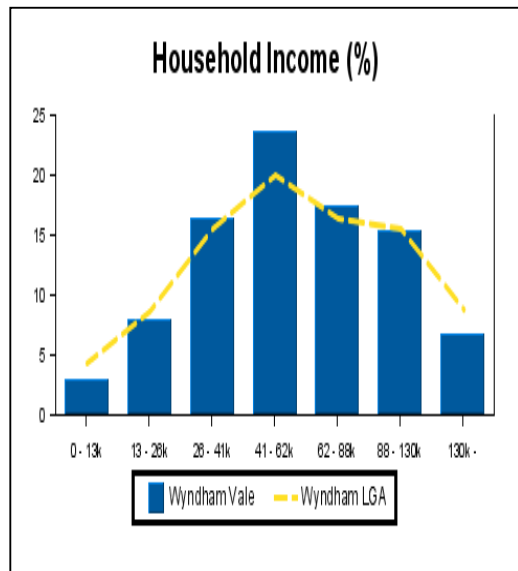

Wyndham Vale

Area Profile

The size of Wyndham Vale is approximately 43 km². There are 1 childcare centre located in Wyndham Vale. The population of Wyndham Vale in 2001 was 7,483 people. By 2006 the population was 10,363 showing a population growth of 38% in the area during that time. The predominant age group in Wyndham Vale is 30 - 39 years.

Households in Wyndham Vale are primarily couples with children and are likely to be repaying between \$1000.00 - \$1200.00 per month on mortgage repayments. In general, people in Wyndham Vale work in a non-specific occupation. In 2001, 82% of the homes in Wyndham Vale were owner-occupied compared with 83% in 2006.

Currently the median sale price of houses in the area is \$215,000

Demographics

House Statistics

Median Prices (Past 5 Years)

Capital Growth in Median Prices

	Wyndham Vale	Wyndham LGA
period	% Change	% Change
2008	1.8%	0.2%
2007	-1.5%	4.0%
2006	11.9%	6.4%
2005	1.3%	2.2%
2004	13.0%	11.7%