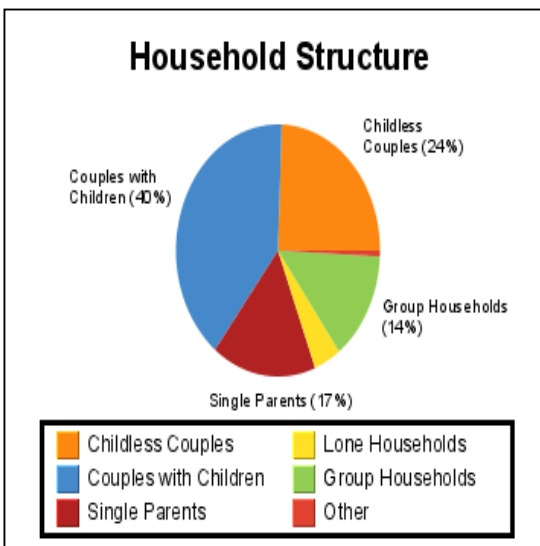

Wyndham Vale

Area Profile

The size of Wyndham Vale is approximately 43 km². There are 1 childcare centre located in Wyndham Vale. The population of Wyndham Vale in 2001 was 7,483 people. By 2006 the population was 10,363 showing a population growth of 38% in the area during that time. The predominant age group in Wyndham Vale is 30 - 39 years.

Households in Wyndham Vale are primarily couples with children and are likely to be repaying between $1000.00 - $1200.00 per month on mortgage repayments. In general, people in Wyndham Vale work in a non-specific occupation. In 2001, 82% of the homes in Wyndham Vale were owner-occupied compared with 83% in 2006.

Currently the median sale price of houses in the area is $215,000

Demographics