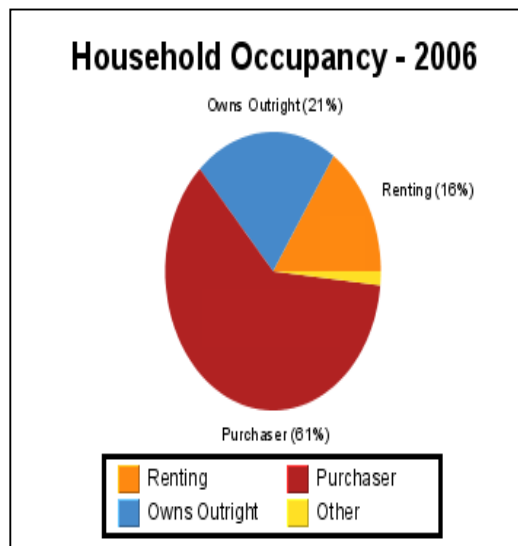

Wyndham Vale

Area Profile

The size of Wyndham Vale is approximately 43 km². There are 1 childcare centre located in Wyndham Vale. The population of Wyndham Vale in 2001 was 7,483 people. By 2006 the population was 10,363 showing a population growth of 38% in the area during that time. The predominant age group in Wyndham Vale is 30 - 39 years.

Households in Wyndham Vale are primarily couples with children and are likely to be repaying between $1000.00 - $1200.00 per month on mortgage repayments. In general, people in Wyndham Vale work in a non-specific occupation. In 2001, 82% of the homes in Wyndham Vale were owner-occupied compared with 83% in 2006.

Currently the median sale price of houses in the area is $215,000

Demographics